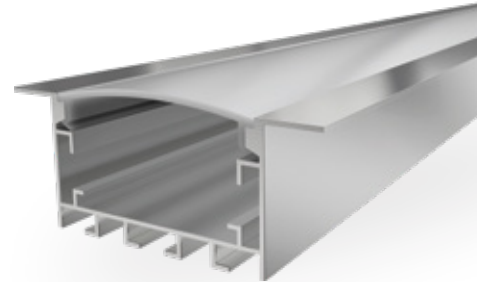

ZIO 35x20 MM CONCEALED
HEAVY DUTY ALUMINIUM PROFILE LIGHT

PRODUCT CODE	LENGTH	DIMENSION	BOX QTY.	DLP(₹)
LG-0186-ST3520-CON	2Mtr/pcs	35x20mm	50U	1,365.00