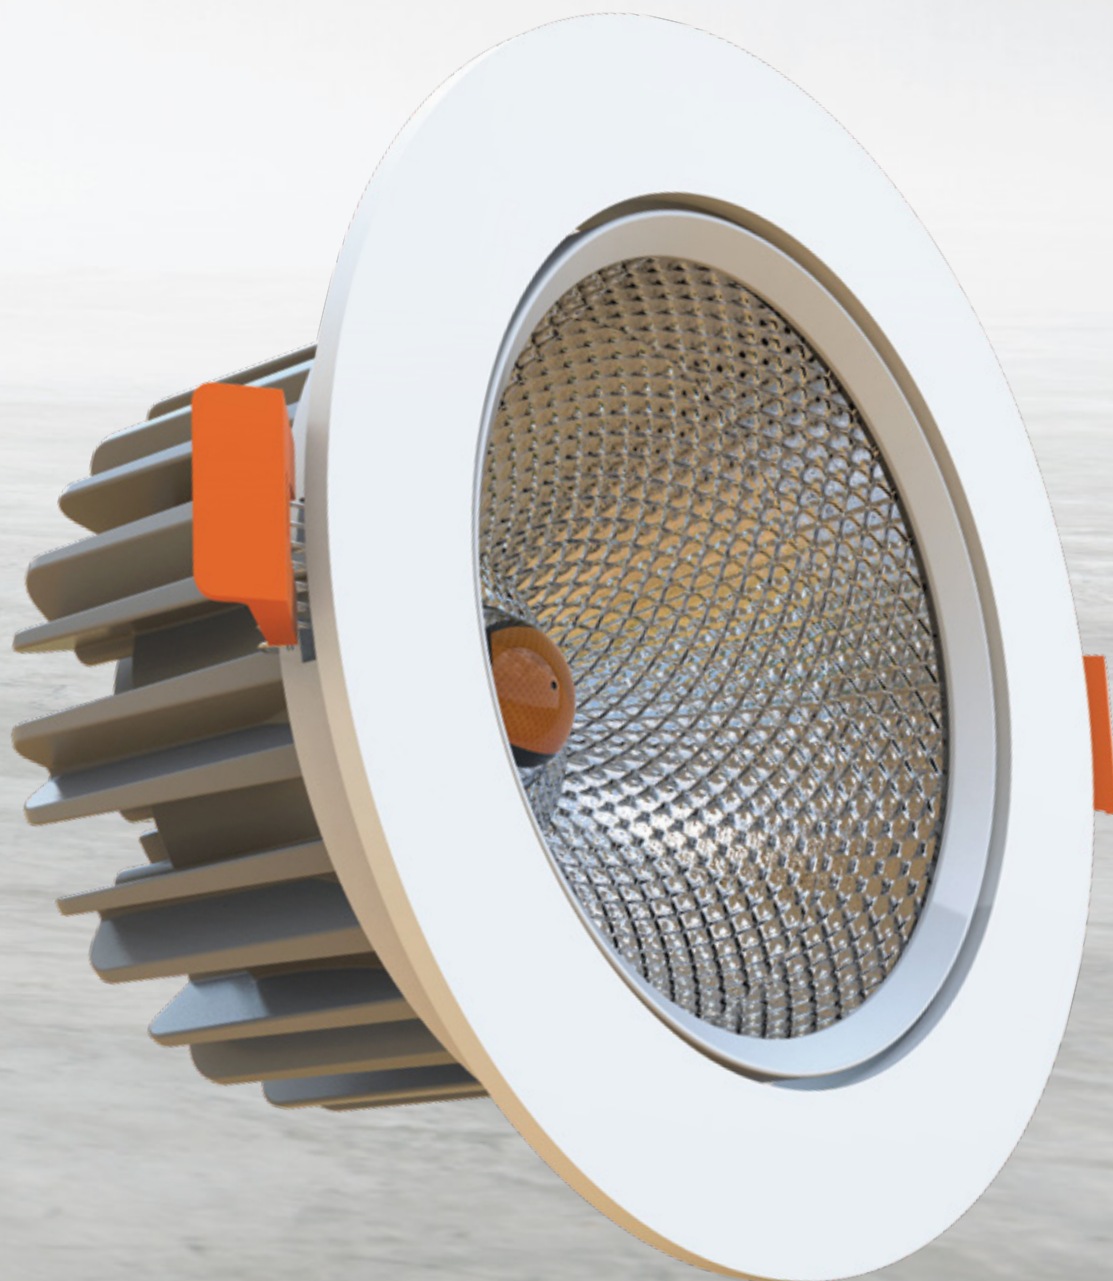

inspired,
beautiful
lighting

COB
Downlight

AXON COB DOWNLIGHT

COB | AC220-240V

PRODUCT CODE	POWER	LUMENS	CUT-OUT	DIMENSION	CCT	BOX QTY.	DLP(₹)
LG-0044-6W	6W	480	Ø65	80X36	6K 4K 3K	50U	420.00
LG-0044-9W	9W	720	Ø73	100X37	6K 4K 3K	50U	515.00
LG-0044-12W	12W	960	Ø100	128X47	6K 4K 3K	50U	720.00

Form