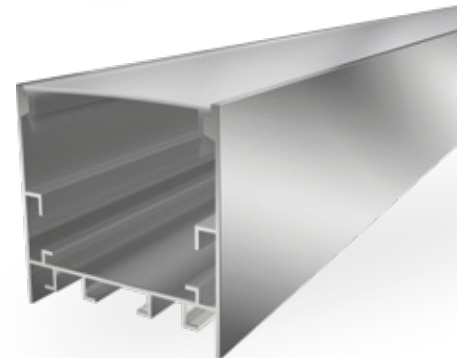

ZIO 35x35 MM SURFACE
HEAVY DUTY ALUMINIUM PROFILE LIGHT

PRODUCT CODE	LENGTH	DIMENSION	BOX QTY.	DLP(₹)
LG-0186-ST3535-SUR	2Mtr/pcs	35x35mm	50U	1,720.00