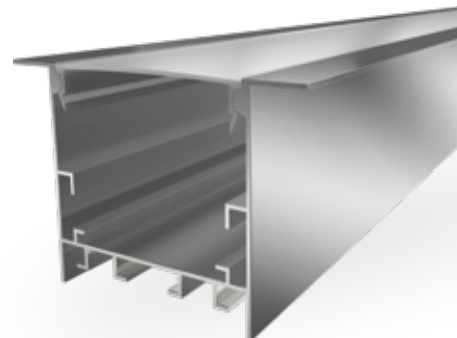

ZIO 35x35 MM CONCEALED
HEAVY DUTY ALUMINIUM PROFILE LIGHT

PRODUCT CODE	LENGTH	DIMENSION	BOX QTY.	DLP(₹)
LG-0186-ST3535-CON	2Mtr/pcs	35x35mm	50U	1,900.00