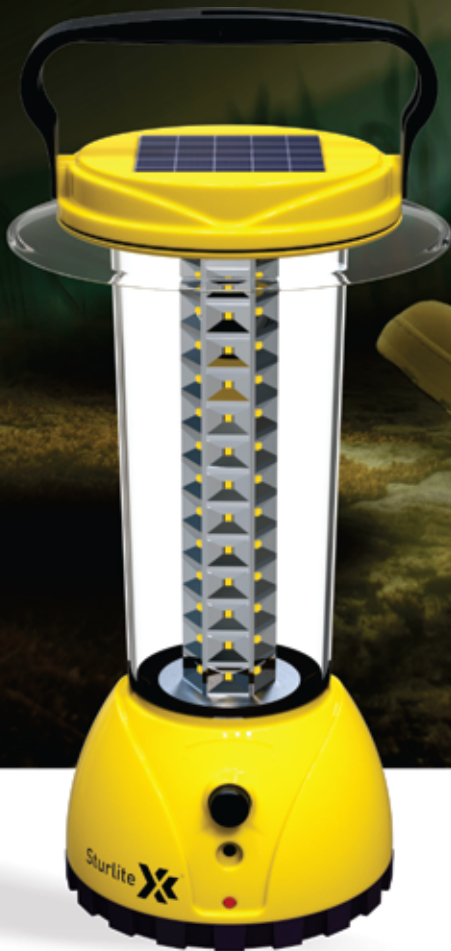

Reflector Finish Form

 Rose Gold SQ

Sturlite X[®]

Carry
your light

wherever
you go

Portable Lighting

AROVA SOLAR LANTERN

SMD | AC220-240V | PF>0.9