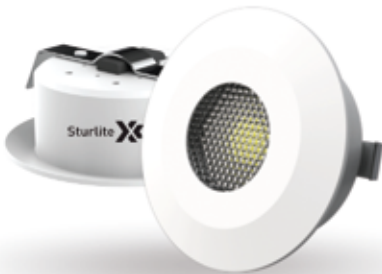

EVA COB SPOTLIGHT

COB | AC220-240V | PF>0.5

20 IP
45° Beam
75 CRI
3 YEAR Warranty

PRODUCT CODE	POWER	LUMENS	CUT-OUT	DIMENSION	CCT	BOX QTY.	DLP(₹)
LG-0119-3W	3W	210	Ø36	42X16	6K 4K 3K RD BL PK GN	200U	135.00

Form
○
RD